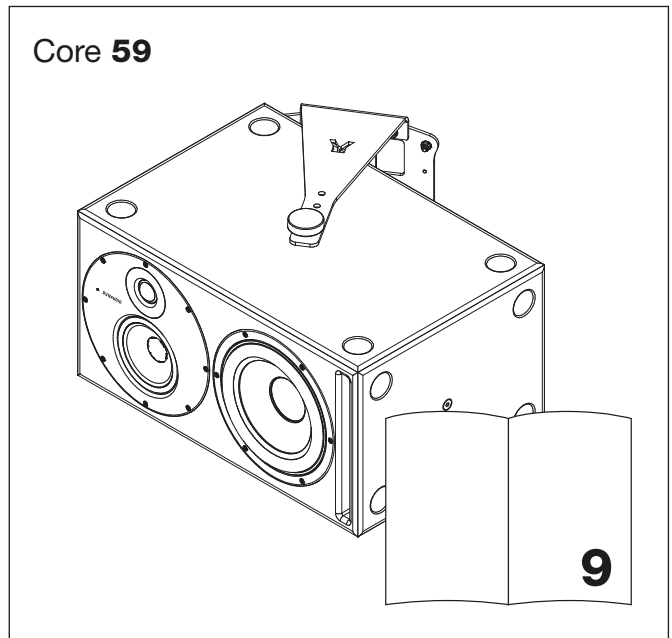

Core **7** | Core **47** | Core **59**

Wall-mount

DYNAUDIO

306750

x 1

x 2

M6 x 12mm

x 4