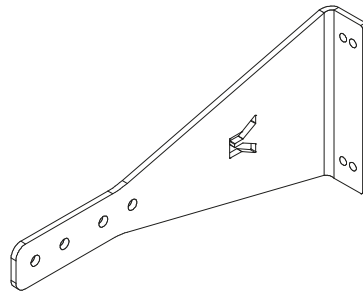

Core **7** | Core **47** | Core **59**

Wall-mount

DYNAUDIO

306750

x 1

x 2

M6 x 12mm

x 4

VESA 200x200
M6 x 20mm

x 4

x 2

x 1

+

K&M KÖNIG & MEYER
Stands For Music
www.k-m.de

1

2