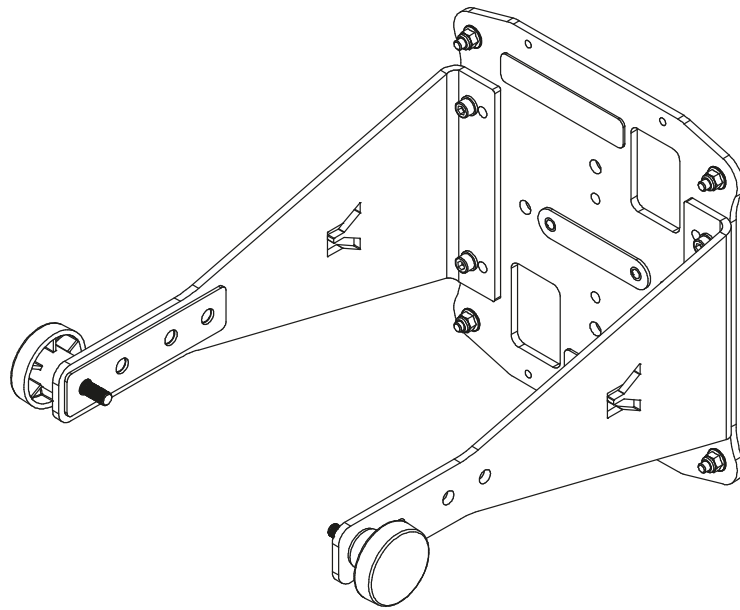

Core **7** | Core **47** | Core **59**

Wall-mount

DYNAUDIO

306750

x 1

x 2

M6 x 12mm

x 4

VESA 200x200
M6 x 20mm

x 4

x 2

x 1

+

K&M KÖNIG & MEYER
Stands For Music
www.k-m.de

1

2