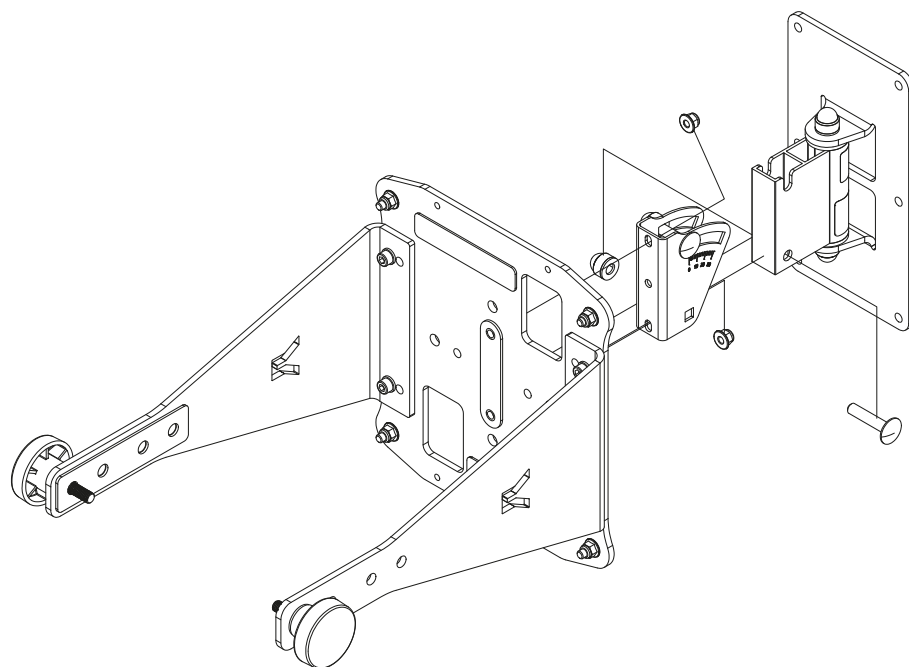

Core **7** | Core **47** | Core **59**

Wall-mount

DYNAUDIO

306750

x 1

x 2

M6 x 12mm

x 4

VESA 200x200
M6 x 20mm

x 4

x 2

x 1

+

K&M KÖNIG & MEYER
Stands For Music
www.k-m.de

1

2