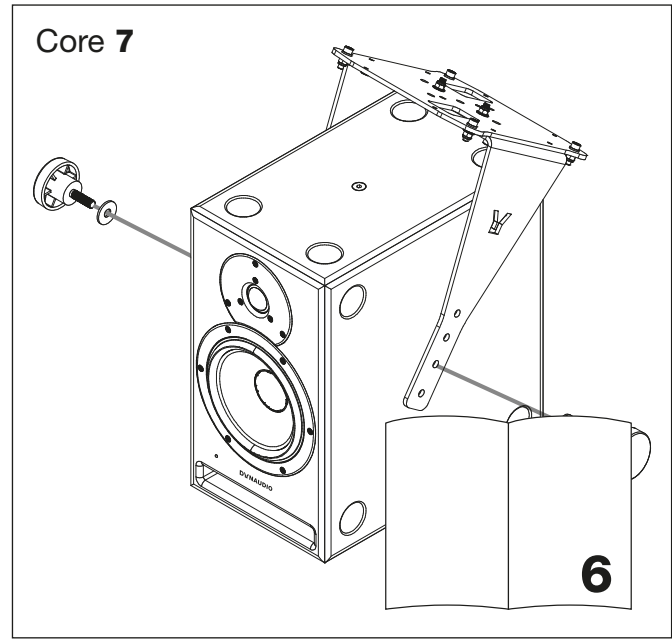

Core **7** | Core **47** | Core **59**

Wall-mount

DYNAUDIO

306750

x 1

x 2

M6 x 12mm

x 4