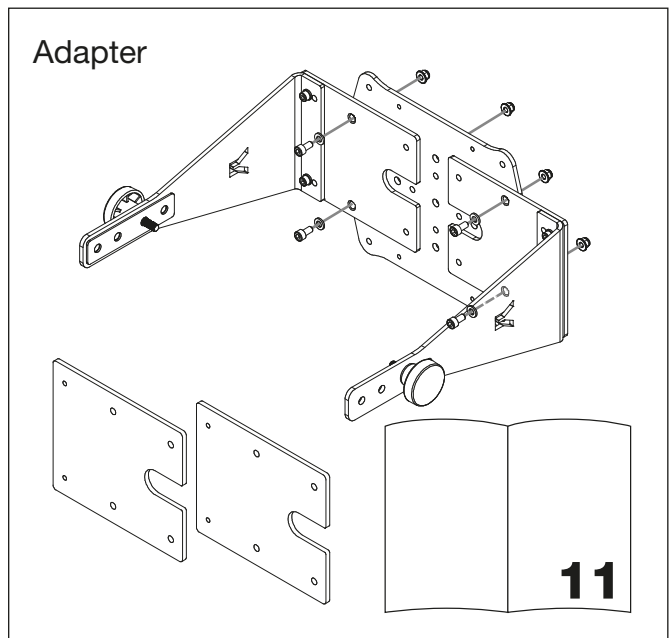

Core **7** | Core **47** | Core **59**

Wall-mount

DYNAUDIO

306750

x 1

x 2

M6 x 12mm

x 4