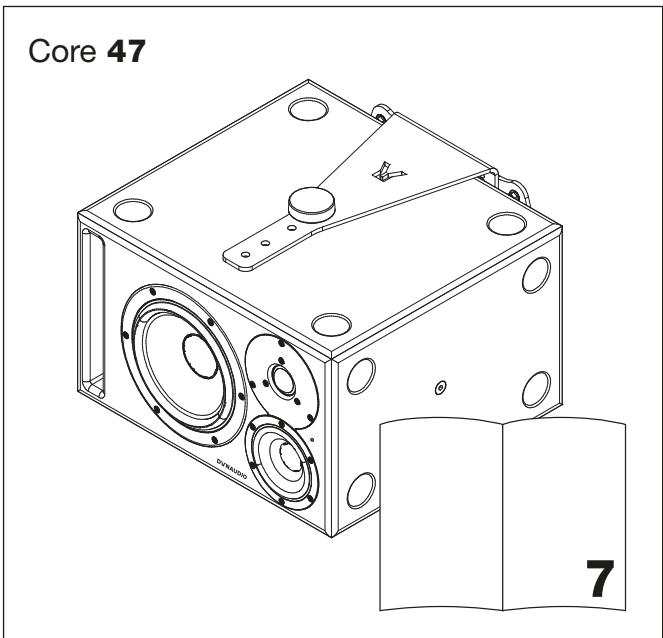

Core **7** | Core **47** | Core **59**

Wall-mount

DYNAUDIO

306750

x 1

x 2

M6 x 12mm

x 4

VESA 200x200
M6 x 20mm

x 4

x 2

x 1

+

K&M KÖNIG & MEYER
Stands For Music
www.k-m.de

1

2