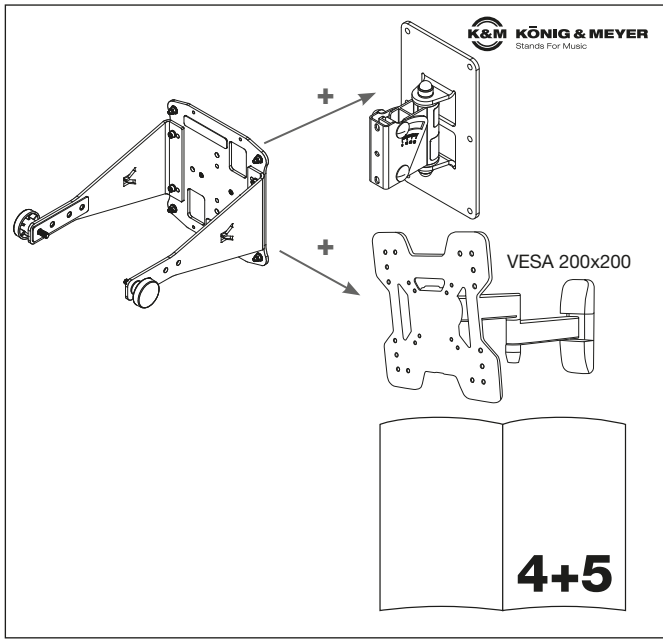

Core **7** | Core **47** | Core **59**

Wall-mount

DYNAUDIO

306750

x 1

x 2

M6 x 12mm

x 4

VESA 200x200
M6 x 20mm

x 4

x 2

x 1

+

K&M KÖNIG & MEYER
Stands For Music
www.k-m.de

1

2

VESA 200x200

1

Core 7

1

2

Core 47

1

2a