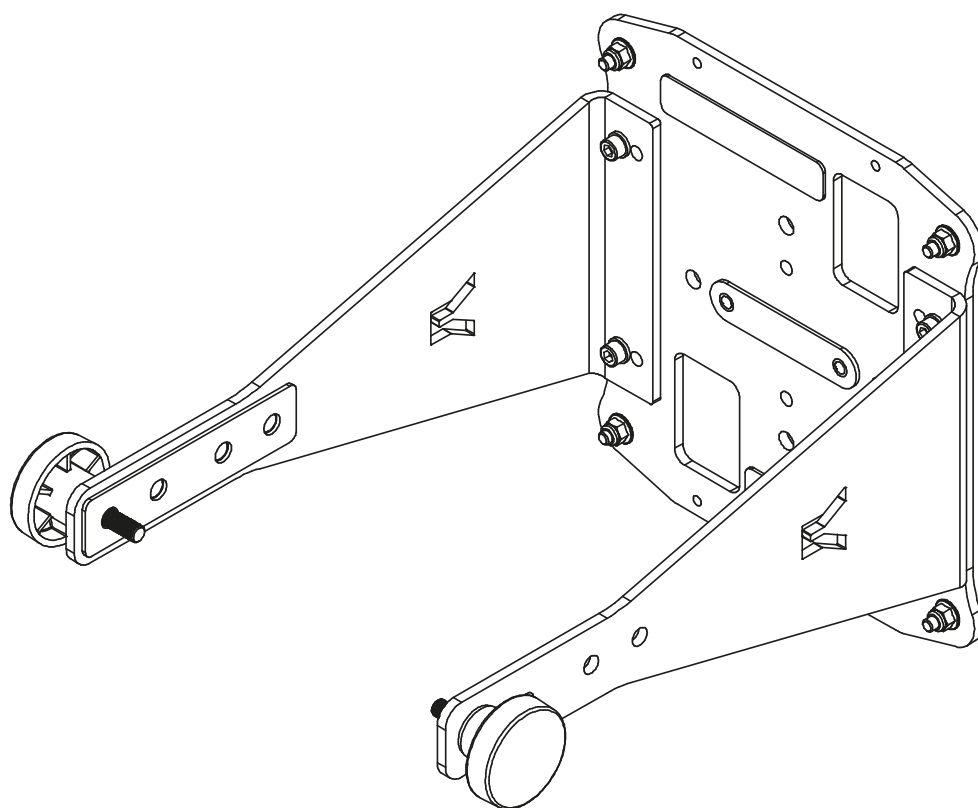

Core **7** | Core **47** | Core **59**

Wall-mount

DYNAUDIO

306750

x 1

x 2

M6 x 12mm

x 4

VESA 200x200
M6 x 20mm

x 4

x 2

x 1

+

K&M KÖNIG & MEYER
Stands For Music
www.k-m.de

1

2