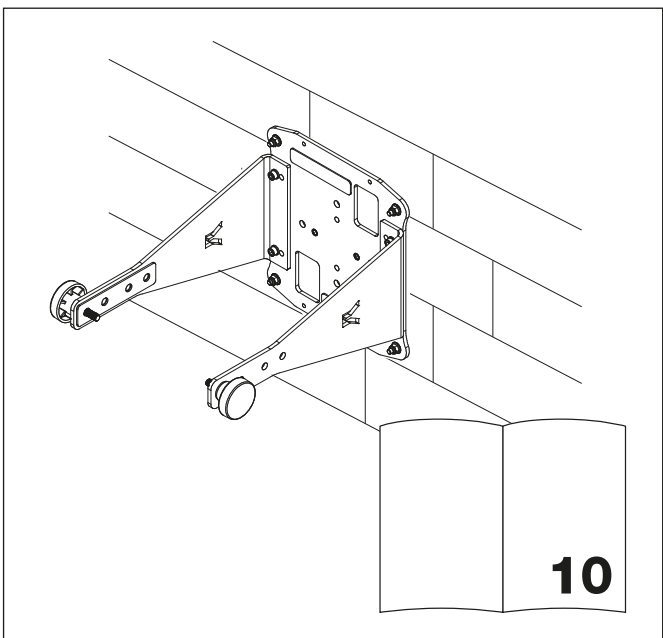

Core **7** | Core **47** | Core **59**

Wall-mount

DYNAUDIO

306750

x 1

x 2

M6 x 12mm

x 4