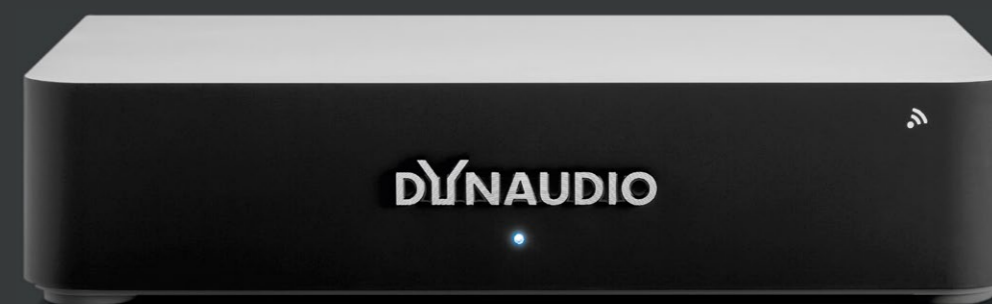

New inputs, new diversity Dynaudio Hub