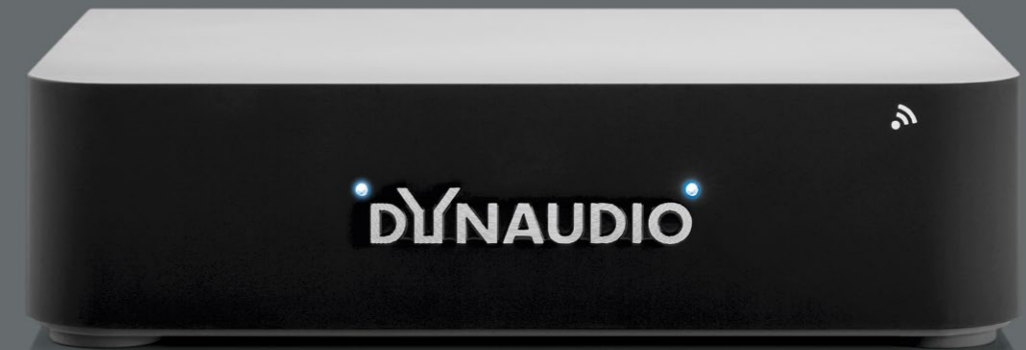

Dynaudio Extender and Dynaudio Link expand the Xeo system to provide many more possibilities.

The Dynaudio Extender extends the range of the Dynaudio Hub and Connect (in "Multi-room" mode). This means that Xeo speakers can be positioned further away. Long corridors or partition walls can be bridged. Or the Xeo signal can be sent to another floor, e.g. for another pair of Xeo speakers.

The Dynaudio Link is a receiver that makes the wireless signal of a Dynaudio Hub and Connect (in "Multi-room" mode) usable for other analog or digital devices. For example: an active subwoofer, a headphone amplifier or a hi-fi system can be connected to the analog stereo output of Dynaudio Link. The Dynaudio Link can either operate in parallel with the Xeo speakers and take over their volume control and input selection, or it is set to a separate zone and runs independently of the Xeo speakers. In addition, the Dynaudio Link even has its own infrared receiver. With Xeo, the possibilities for combination are almost endless.

Highly versatile Dynaudio Extender and Dynaudio Link