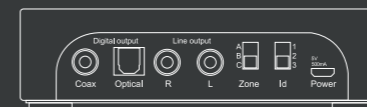

Technical Specifications	Connect
Transmission signal frequencies	2.4 GHz, 5.2 GHz, 5.8 GHz (subject to availability)
Wireless signal resolution / sample rate	Accepts up to 24 bit/96 kHz
Dimensions (W x H x D)	140 x 32 x 105 mm (5.5 x 1.3 x 4.1 inch)
Weight	0.2 kg
Power supply	Adaptor: 100 – 240 V or Micro USB: 5 V / min. 500 mA
Color	Black

Technical Specifications	Hub
Transmission signal frequencies	2.4 GHz, 5.2 GHz, 5.8 GHz (subject to availability)
Wireless signal resolution / sample rate	accepts up to 24 bit/96 kHz
Dimensions (W x H x D)	140 x 32 x 105 mm (5.5 x 1.3 x 4.1 inch)
Weight	0.2 kg
Power supply	Adaptor: 100 – 240 V or Micro USB: 5 V / min. 500 mA
Color	Black

Technical Specifications	Extender
Transmission signal frequencies	A: 2.4 GHz, B: 5.2 GHz, C: 5.8 GHz
Dimensions (W x H x D)	120 x 32 x 90 mm (4.7 x 1.3 x 3.5 inch)
Weight	0.2 kg
Power supply	Adaptor: 100 – 240 V or Micro USB: 5 V / min. 500 mA
Color	Black

Technical Specifications	Link
Transmission signal frequencies	A: 2.4 GHz, B: 5.2 GHz, C: 5.8 GHz
Dimensions (W x H x D)	120 x 32 x 90 mm (4.7 x 1.3 x 3.5 inch)
Weight	0.2 kg
Power supply	Adaptor: 100 – 240 V or Micro USB: 5 V / min. 500 mA
Color	Black

Technical Specifications