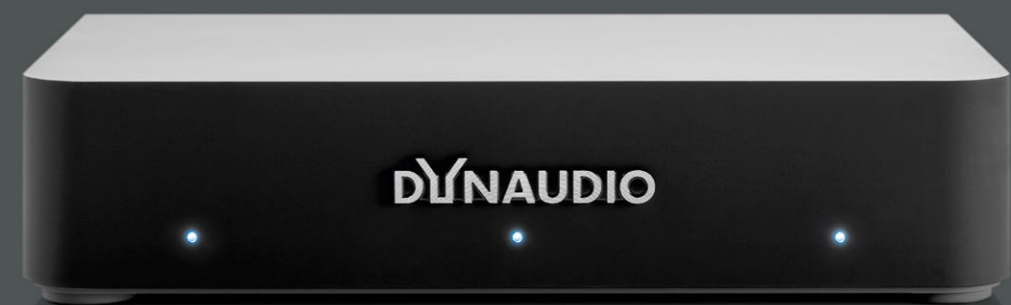

Flawless connection Dynaudio Connect