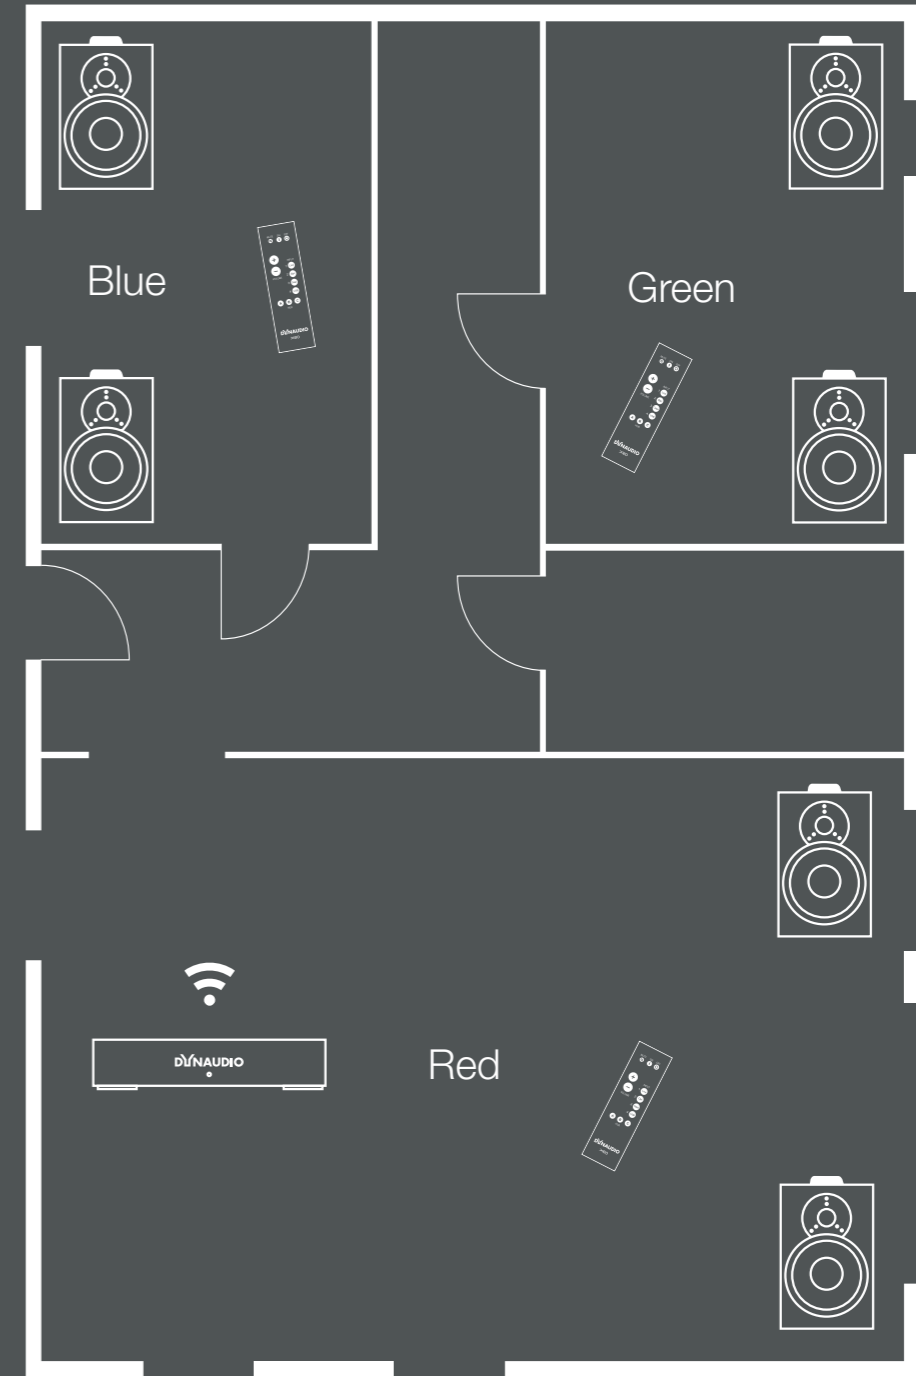

Several Xeo speakers can play in the same room. Or in a number of rooms. All connected to the same Hub or Connect.

Thanks to the multi-source function, it is even possible for the Xeo speakers to play various sources. Or all the same source. With a simple press of a button, your music will be everywhere, in any room. You've never before been so close to the action. All without running a single speaker cable.

For a smart multi-room solution, simply set your Xeo loudspeakers to belong to either Zone Red, Zone Green or Zone Blue, and you are ready to switch each zone's Xeo on or off, to set individual volume levels or select the desired music source. You can also group all Xeo speakers in the house to one zone and have Xeo playing your tunes everywhere.

The new Speaker Position EQ allows you to optimize the bass performance in the room with a simple switch on the loudspeaker. Set Xeo to be free standing, near a corner or near a wall and enjoy even further sonic refinement.

Music, music everywhere Xeo Multi-room

Example for Xeo Multi-room