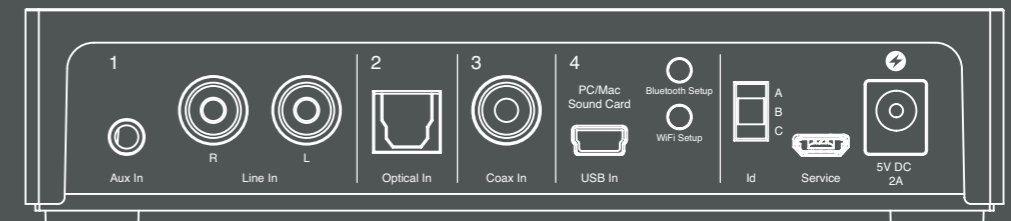

The Connect allows one to operate the Xeo models with the App Control (for iOS) instead of the Xeo remote control. The Dynaudio App is ideal for controlling the Xeo loudspeakers and the Connect, allowing users to select the audio input, set the volume level or power the speakers on and off. An overview of connected devices and rooms is also displayed. Additionally, the App Control also features the added convenience of enabling the re-naming of the inputs and zones, such as “CD Player” instead of “Coax”, “Flatscreen” instead of “Opt” or “Lounge” instead of “Zone Red”, thus enabling a personalized level of customization and more simplified operation.

With or without App, the Dynaudio Connect's Wi-Fi integration with Spotify Connect and DLNA makes it easy to stream your music completely wirelessly, for example from a DLNA player connected to your network, which streams music to the Xeo via the Connect. Smartphones or portable music devices can be wirelessly paired to the Dynaudio Connect via Bluetooth with aptX® and AAC compatibility. The Dynaudio Connect simply makes operating and listening to the Xeo loudspeakers more convenient, versatile and easier than ever before.