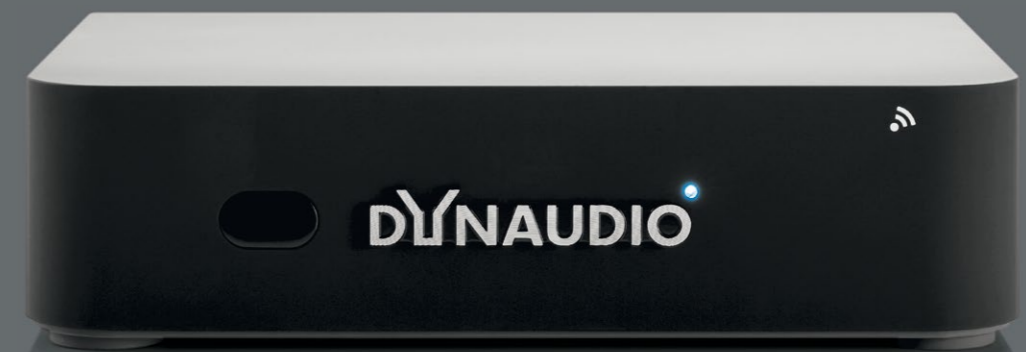

Dynaudio Extender and Dynaudio Link expand the Xeo system to provide many more possibilities.

The Dynaudio Extender extends the range of the Dynaudio Hub and Connect (in "Multi-room" mode). This means that Xeo speakers can be positioned further away. Long corridors or partition walls can be bridged. Or the Xeo signal can be sent to another floor, e.g. for another pair of Xeo speakers.

The Dynaudio Link is a receiver that makes the wireless signal of a Dynaudio Hub and Connect (in "Multi-room" mode) usable for other analog or digital devices. For example: an active subwoofer, a headphone amplifier or a hi-fi system can be connected to the analog stereo output of Dynaudio Link. The Dynaudio Link can either operate in parallel with the Xeo speakers and take over their volume control and input selection, or it is set to a separate zone and runs independently of the Xeo speakers. In addition, the Dynaudio Link even has its own infrared receiver. With Xeo, the possibilities for combination are almost endless.

Highly versatile Dynaudio Extender and Dynaudio Link