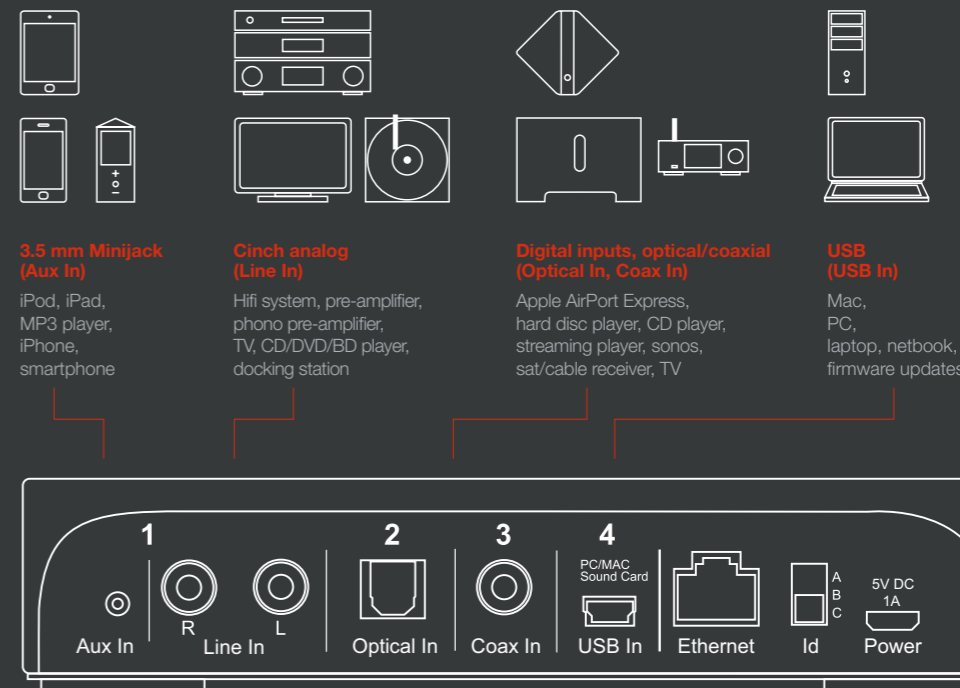

Two analog inputs are also provided: a stereo mini jack for connecting a smartphone, tablet or any other personal media devices, as well as a set of RCA stereo inputs allowing connection to an existing hi-fi system or other analog sources, such as a turntable via phono amp. Depending on room shapes and wall construction, the Dynaudio Hub can send the wireless signal up to 20 meters, or even further in spaces without any walls. The multi-room function also allows multiple Xeo speakers to receive the signal from a Dynaudio Hub and play it back simultaneously.

And the best thing: the Dynaudio Hub requires no software and no installation as it instantly sets up its own wireless connection to the Xeo speakers on the 2.4 GHz, 5.2 GHz or 5.8 GHz (if available) frequency.

The Dynaudio Hub is the ideal audio upgrade for your smartphone, mobile player, tablet, network player, streaming device, flat screen or hard disc player, or simply as a substitute for your entire hi-fi system. Xeo is incredibly versatile. The Dynaudio Hub can be connected to any analog or digital music source – analogue Mini-jack 3.5 mm, analog RCA, optical digital, coaxial digital and USB. Thanks to the multi-source function, all music sources can play simultaneously. You choose the inputs right at the speaker or by using the Xeo Remote Control. And with Auto Play, Xeo even finds your music before you find the remote.