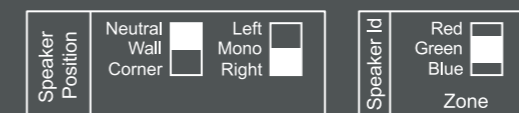

Setting options on the speaker backplate